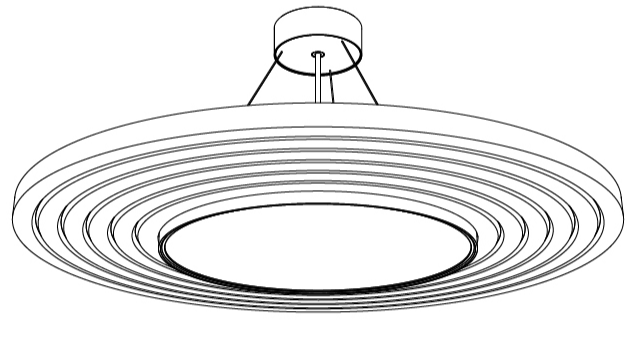

PHYSICAL

Shape: Disc
Diameter (mm): 738
Diameter (in): 29 1/8
Height (mm): 82
Height (in): 3 1/4
Max. Overall Height (mm): 2082
Max. Overall Height (in): 81 15/16
Weight (kg): 4

Diffuser: [Clear / Microprism / Clear Microprism](#)
Fixture Finish: [SSR / BKV / CWI / CRY / HAB / UFT / ITA / RUA / FTG / MYG / LOD / PUS / FRO / FUP / KIA / POP / BLS / SPG / MEY / GOH / CHC / COM / ABZ / JAG / OBR / MOS / ROR](#)

Holder Finish: [SSR / BKV / CWI / CRY / HAB / LAG / UFT / ITA / RUA / RUR / MIC / FTG / MYG / TWT / LOD / PUS / FRO / FUP / KIA / POP / BLS / SPG / MEY / GOH / GUM / CHC / COM / ABZ / JAG](#)

Acoustic Finish: [SFW / CYW / SEE / SYN / MTS / PMB / TTN / CYB / STO / DPE / BES / SHB / ARE / ANE / VRD / CRF](#)

Fixture Material: [Acoustic / Aluminum / PMMA](#)
Primary Material: [Acoustic](#)

Cable Details: [2000mm/78 3/4" or 6000mm/236 1/4" Cable, - Transparent](#)

ELECTRICAL

Lamp Type: LED
Input Wattage (W): 26.4
Total Output Wattage (W): 23.6
Dimming: [Non-dimming / DALI Dimming / MATTER Dimming](#)
Driver Included: Yes
Driver Location: Integrated
Driver Type: [Constant Current - Universal](#)
Driver Class: [Class 2](#)
Input Voltage (V): 120
Constant Current (MA): 700mA
Upon Request: [0-10V Dimming / Phase Dimming](#)

LED

Color Temperature (°K): [2700 / 3000 / 3500 / 4000](#)
Max. Delivered Lumen (lm): [Max 4071](#)
Nominal Lumen (lm): [Max 4704](#)
CRI: [>90 CRI](#)
Lamp Life (hrs): [50000](#)

OPTICAL

RATINGS AND CERTIFICATIONS

Certified By: [Certified for North American Standards](#)
IP rating: [IP20](#)

Ø738mm 29 1/8"